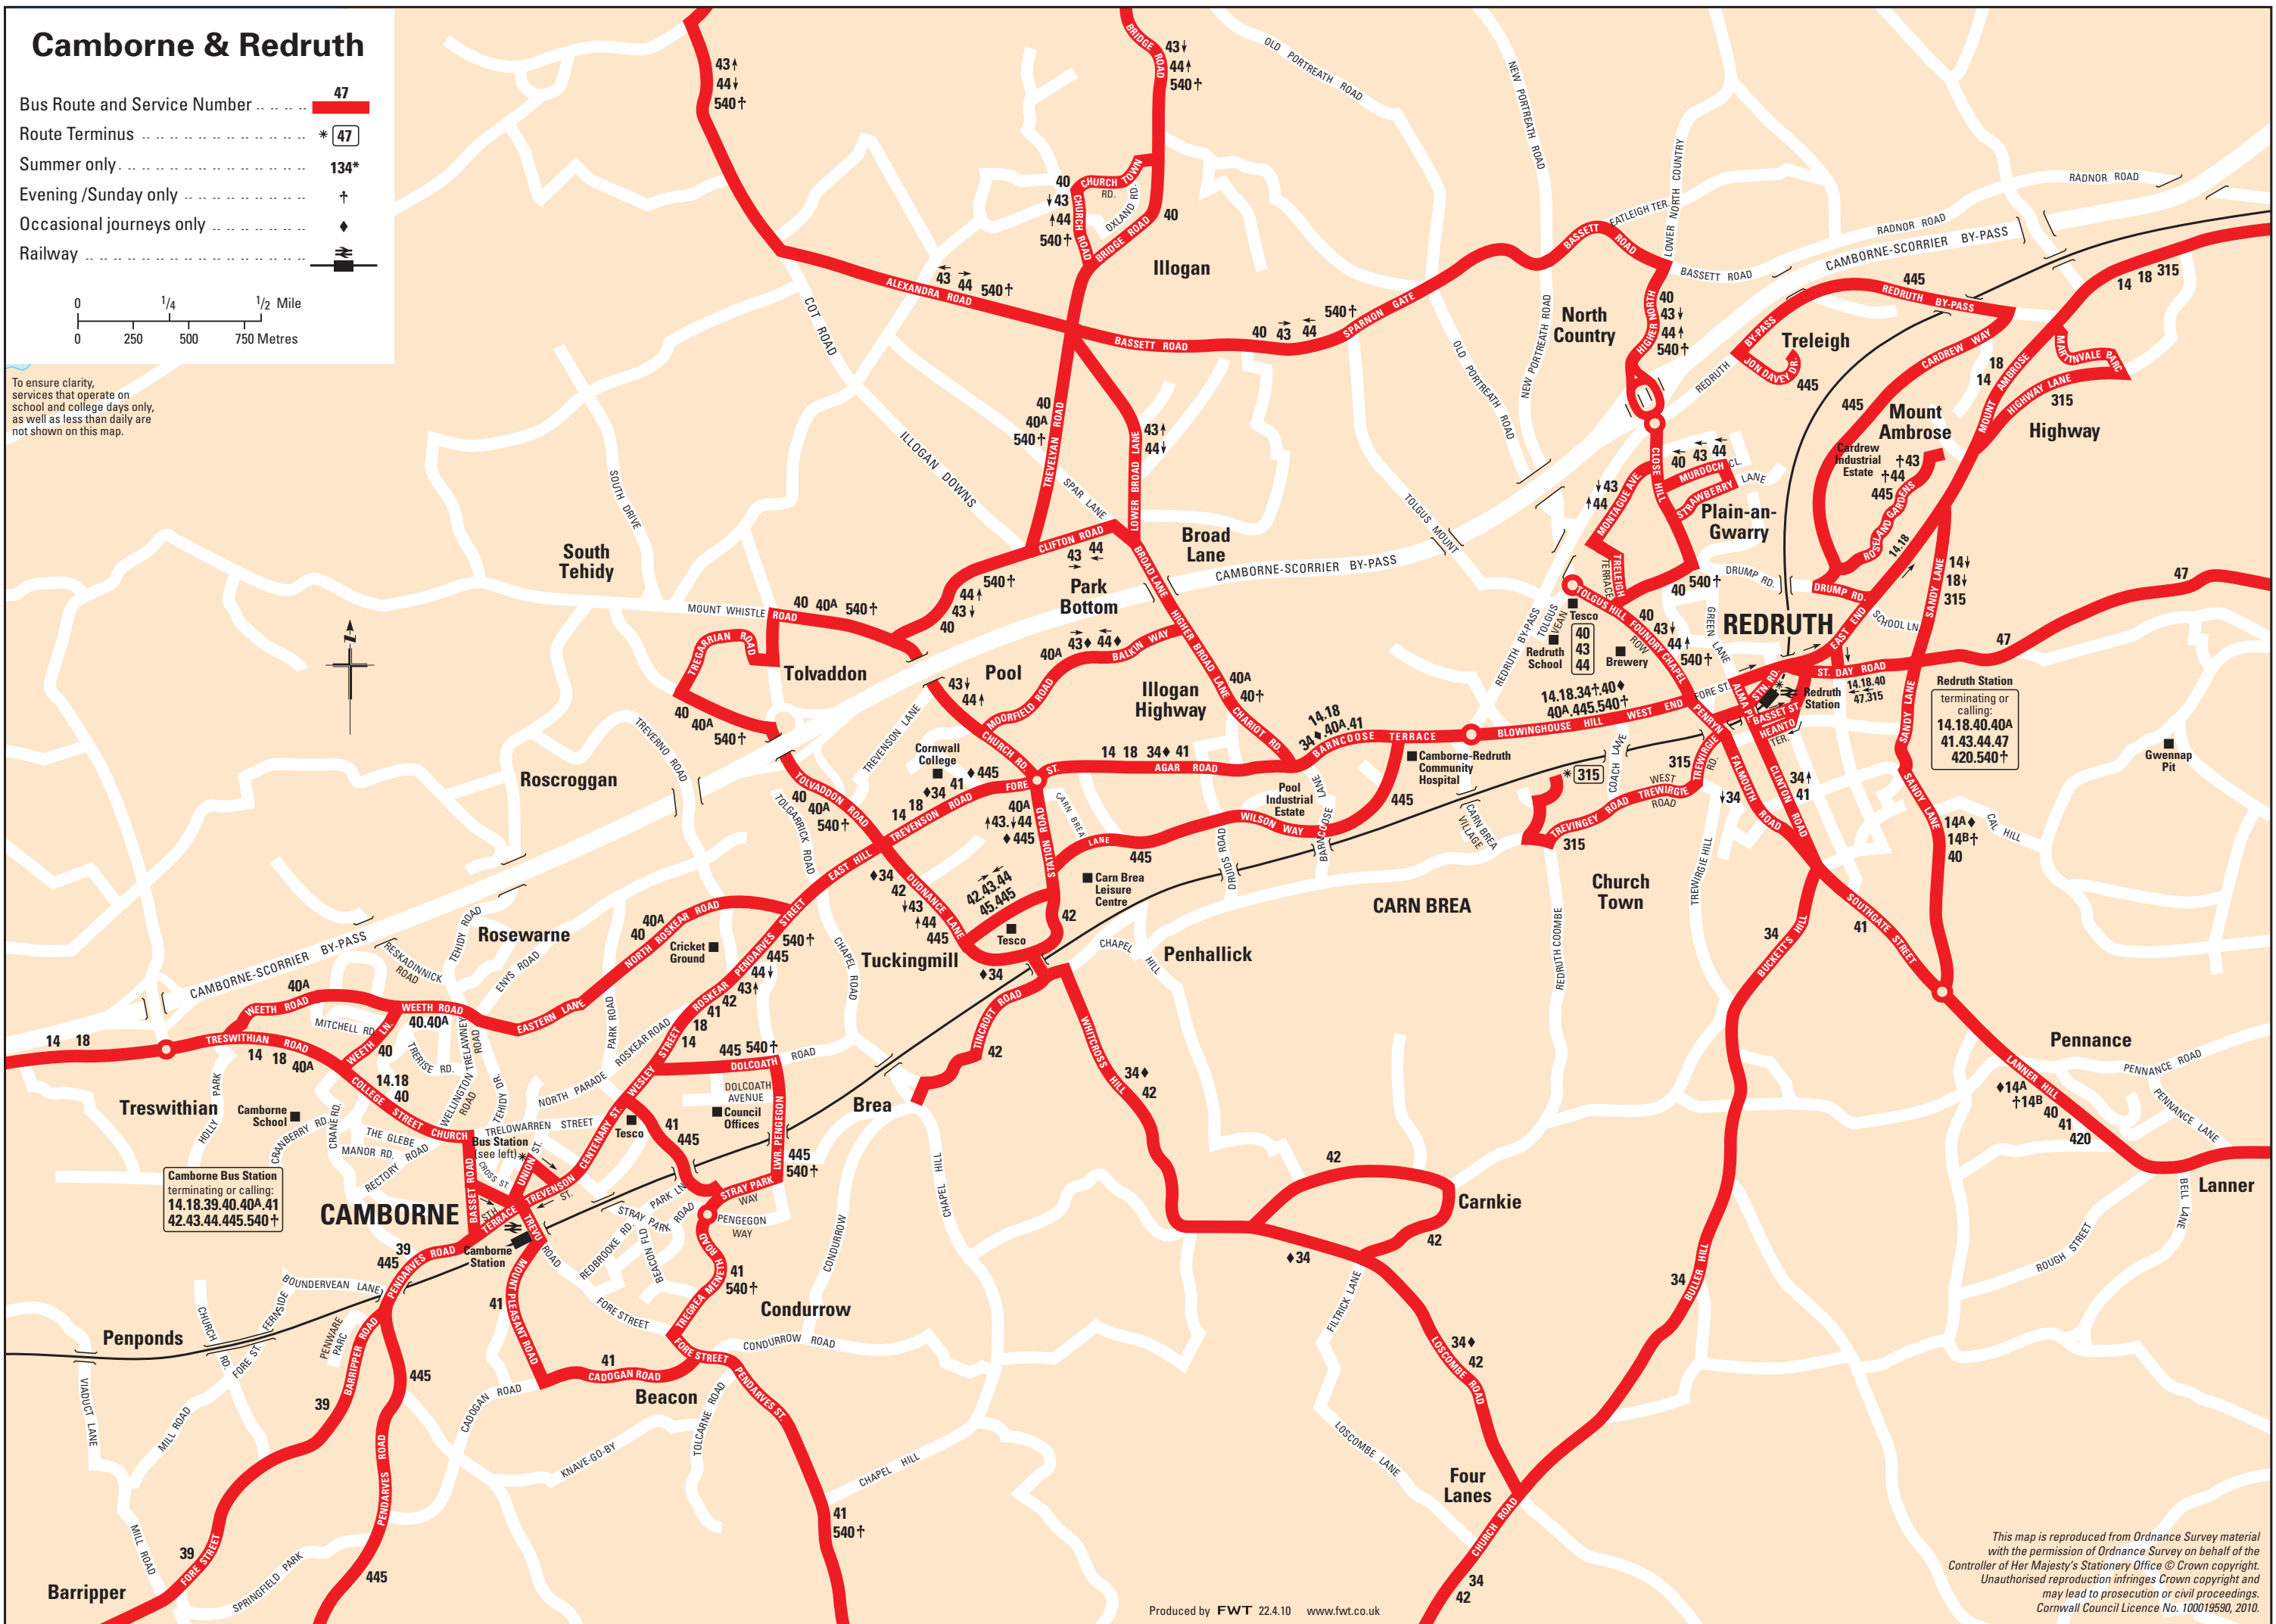

Camborne & Redruth

Bus Route and Service Number	47
Route Terminus	* 47
Summer only	134*
Evening /Sunday only	†
Occasional journeys only	◆
Railway	—

To ensure clarity, services that operate on school and college days only, as well as less than daily are not shown on this map.

Camborne Bus Station terminating or calling: 14.18.39.40.40A.41 42.43.44.445.540†

Redruth Station terminating or calling: 14.18.40.40A 41.43.44.47 420.540†