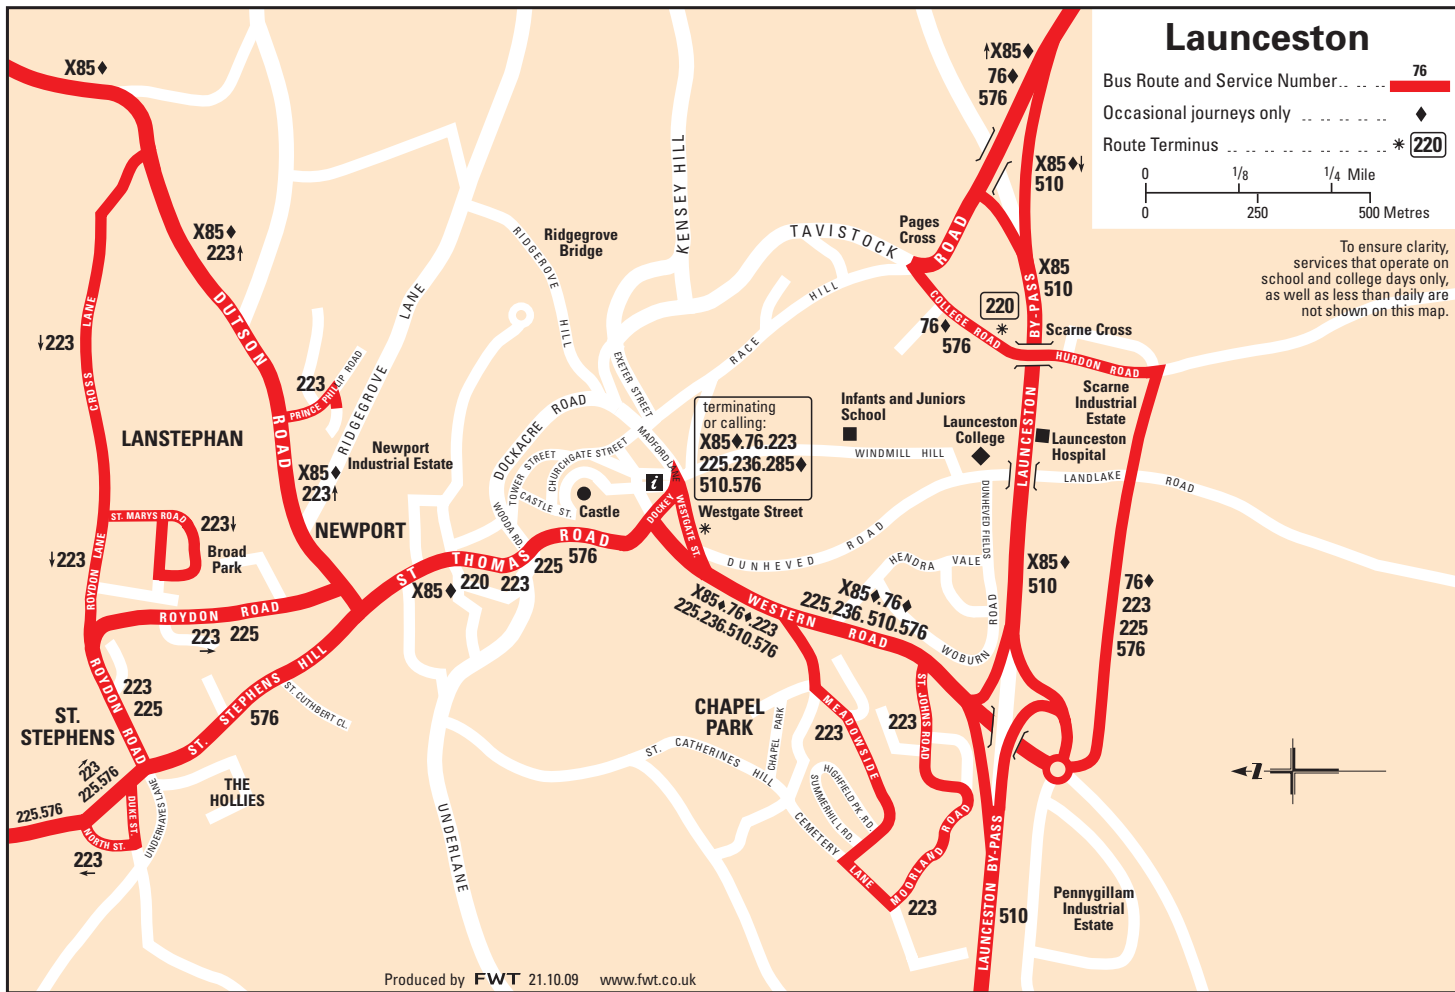

Launceston

Bus Route and Service Number **76**

Occasional journeys only **♦**

Route Terminus * **220**

To ensure clarity, services that operate on school and college days only, as well as less than daily are not shown on this map.

terminating or calling:
X85 ♦ 76 223
225 236 285 ♦
510 576