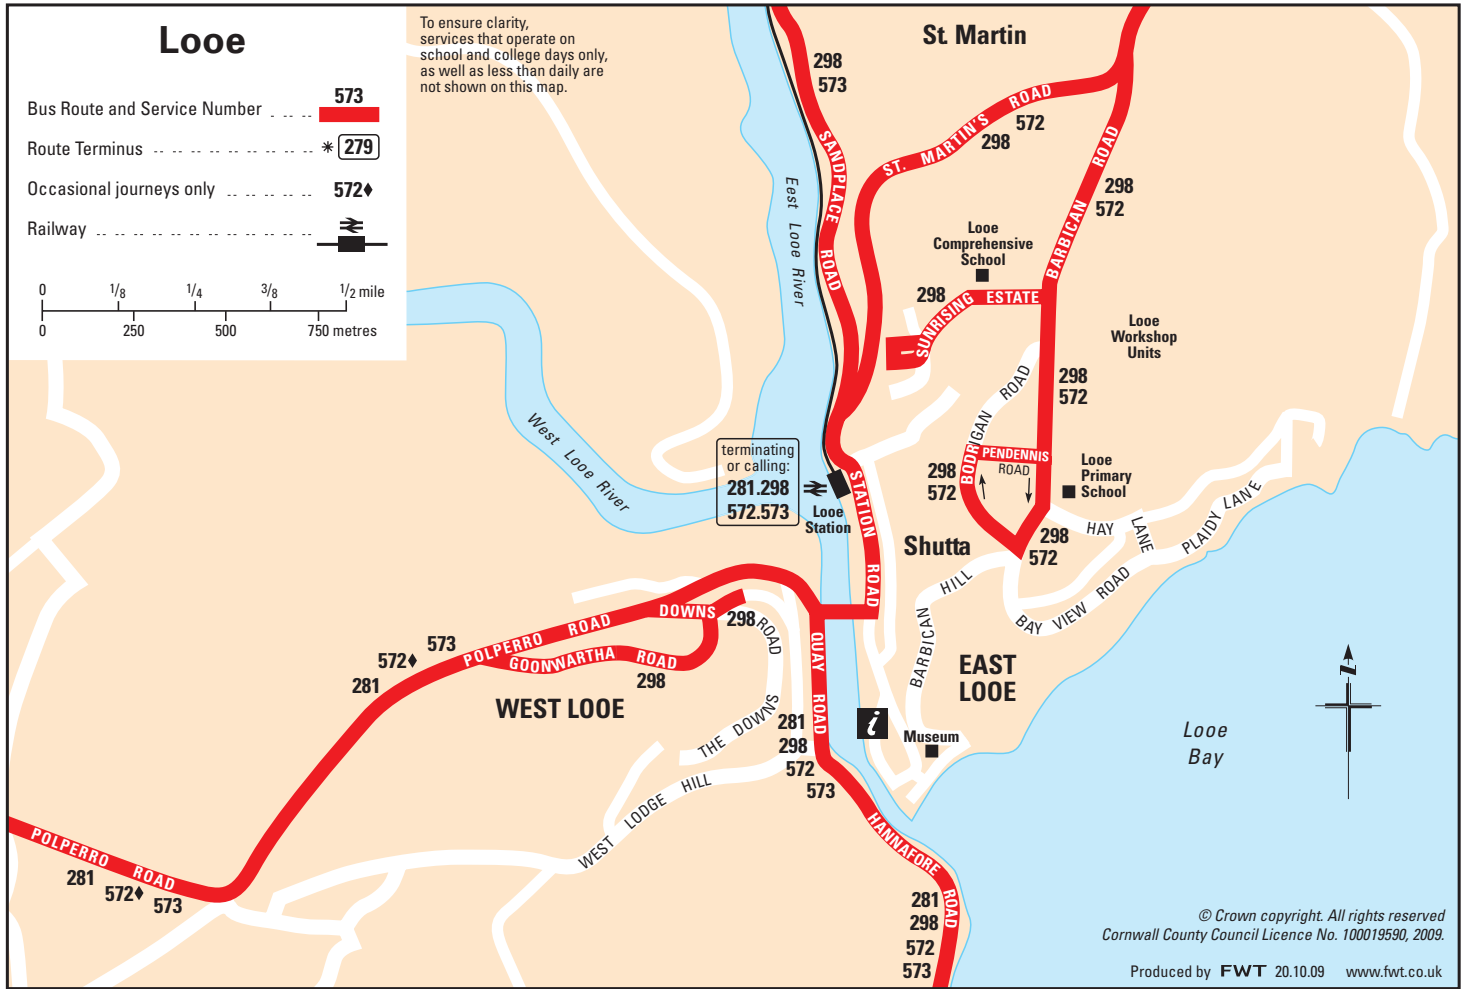

# Looe

- Bus Route and Service Number . . . . . **573**
- Route Terminus . . . . . \* **279**
- Occasional journeys only . . . . . **572**♦
- Railway . . . . . 

To ensure clarity, services that operate on school and college days only, as well as less than daily are not shown on this map.