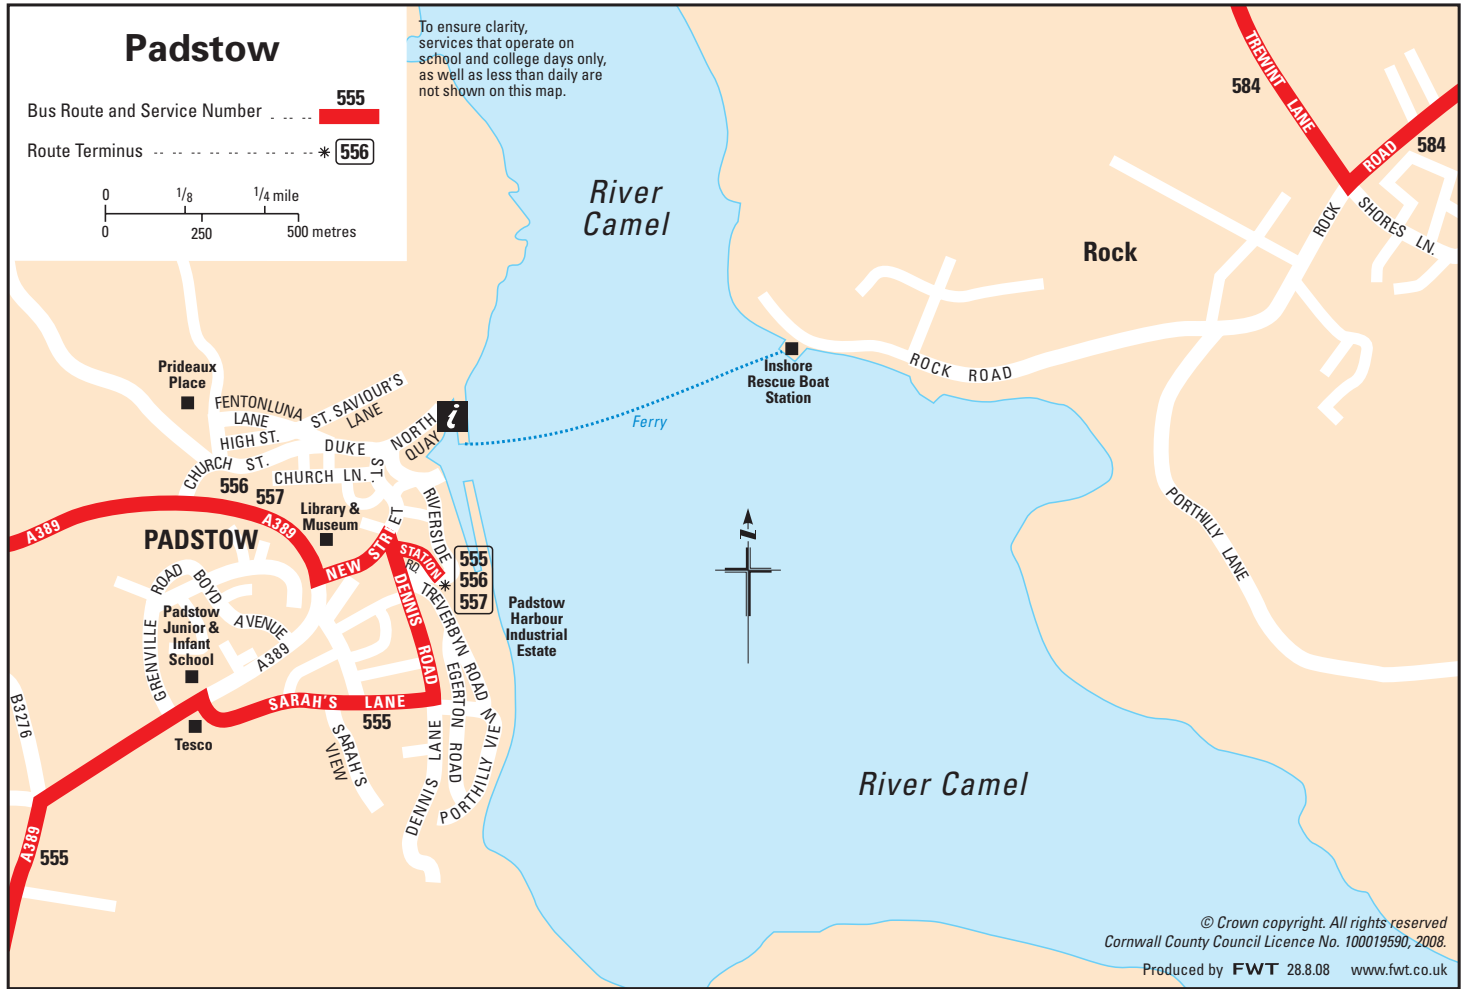

Padstow

Bus Route and Service Number **555**

Route Terminus * **556**

To ensure clarity, services that operate on school and college days only, as well as less than daily are not shown on this map.

© Crown copyright. All rights reserved
Cornwall County Council Licence No. 100019590, 2008.