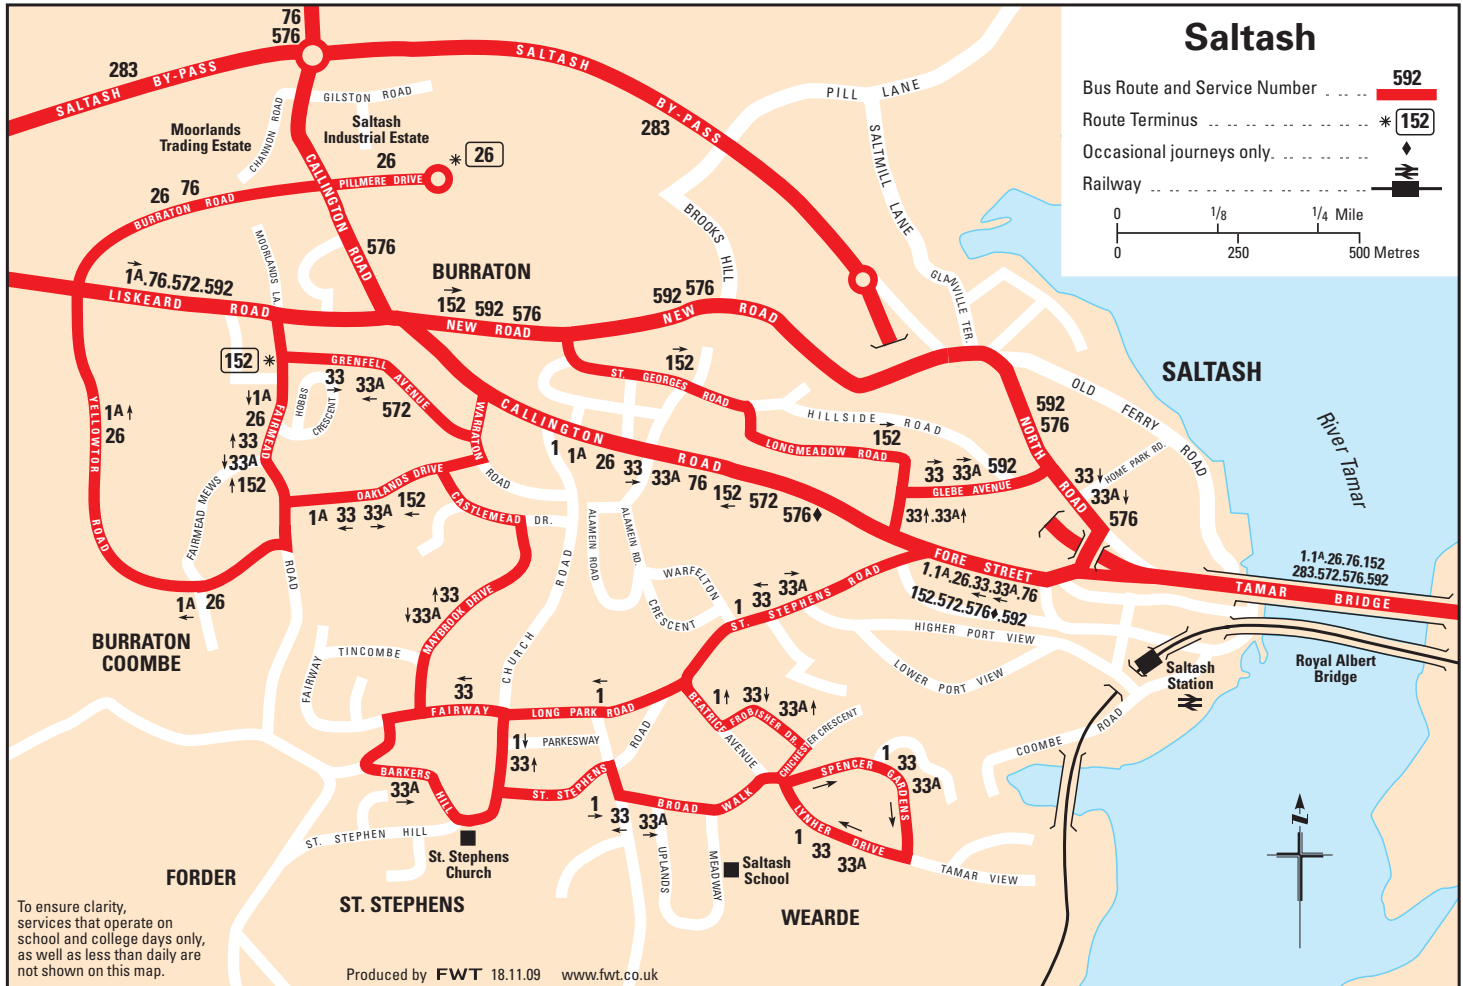

Saltash

Bus Route and Service Number	592
Route Terminus	* 152
Occasional journeys only	◆
Railway	🚂

To ensure clarity, services that operate on school and college days only, as well as less than daily are not shown on this map.