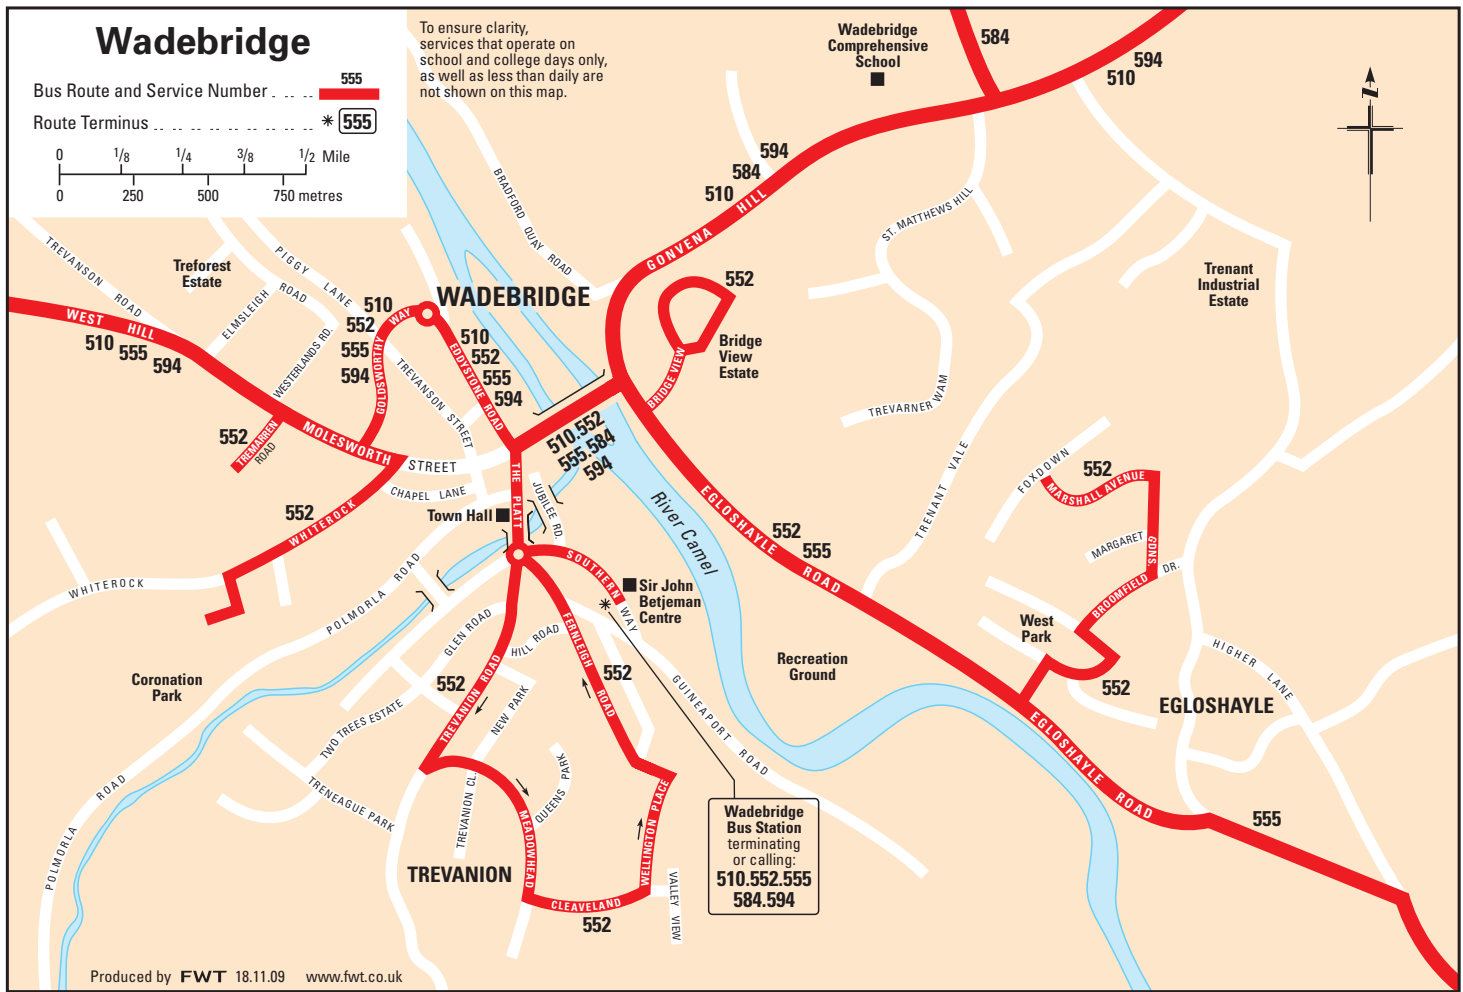

Wadebridge

Bus Route and Service Number **555**

Route Terminus * **555**

To ensure clarity, services that operate on school and college days only, as well as less than daily are not shown on this map.

Wadebridge Bus Station terminating or calling: **510.552.555 584.594**